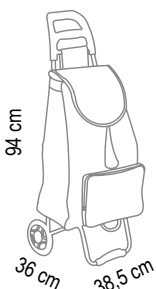

Grucce / Hangers
 Sizes: 44 cm
 Material: Polypropylene

Colour: As per photo
Art. On demand
 Ean: On demand

ALU

Carrelli spesa / Trolleys
 Sizes: 41,5 x 35,5 x 97 cm
 Material: Polyester + aluminium
 Pack: 6 pcs.

XL 50

Colour: Assorted as per photo
Art. 38 030 06 619
 Ean: 8 004226 530213

TROLLO

Carrelli spesa / Trolleys
 Sizes: 38,5 x 36 x 94 cm
 Material: Polyester + steel
 Pack: 6 pcs.

L 40

Colour: Assorted as per photo
Art. 38 020 06 619
 Ean: 8 004226 530206

FIDO

Carrelli spesa / Trolleys
 Sizes: 36 x 29 x 94 cm
 Material: Polyester + steel
 Pack: 8 pcs.

M 30

Colour: Assorted as per photo
Art. 38 090 08 857
 Ean: 8 004226 530244

“POKER”

4 WHEELS TROLLEY

Carrelli spesa / Trolleys
 Sizes: 41 x 33 x 100 cm
 Material: Polyester + steel
 Pack: on demand