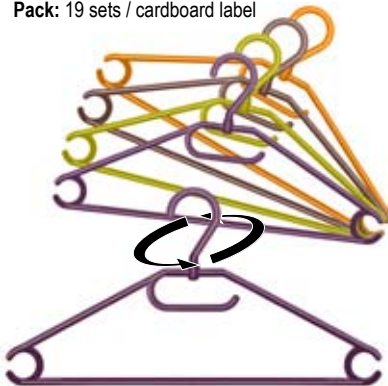

SET 5 "TWISTER" HANGER

Grucce / Hangers
Sizes: 41 cm
Material: Polypropylene
Pack: 19 sets / cardboard label