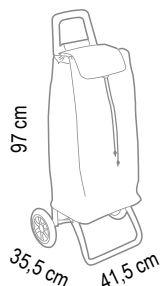

Grucce / Hangers
 Sizes: 44 cm
 Material: Polypropylene

Colour: As per photo
Art. On demand
 Ean: On demand

ALU

Carrelli spesa / Trolleys
 Sizes: 41,5 x 35,5 x 97 cm
 Material: Polyester + aluminium
 Pack: 6 pcs.

XL 50

Colour: Assorted as per photo
Art. 38 030 06 619
 Ean: 8 004226 530213

TROLLO

Carrelli spesa / Trolleys
 Sizes: 38,5 x 36 x 94 cm
 Material: Polyester + steel
 Pack: 6 pcs.

L 40

Colour: Assorted as per photo
Art. 38 020 06 619
 Ean: 8 004226 530206

FIDO

Carrelli spesa / Trolleys
 Sizes: 36 x 29 x 94 cm
 Material: Polyester + steel
 Pack: 8 pcs.

M 30

Colour: Assorted as per photo
Art. 38 090 08 857
 Ean: 8 004226 530244

“POKER”

4 WHEELS TROLLEY

Carrelli spesa / Trolleys
 Sizes: 41 x 33 x 100 cm
 Material: Polyester + steel
 Pack: on demand