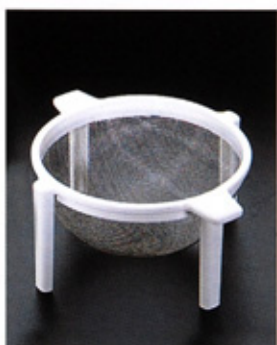

Rapid

Kitchen

Kitchen

CESTO PARA FRITOS

Ref: 20.02.20.....Diam: 20 cm

Ref: 20.08.22.....Diam: 22 cm

COADOR COM PÉS

Ref: 20.50.22.....Diam: 22 cm