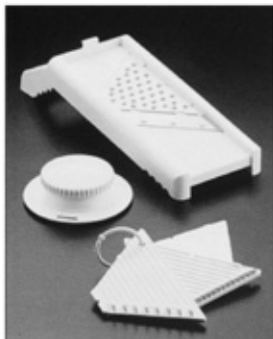

Kitchen

CONJUNTO DE 3 RALADORES

Ref: 19.45.50.....

Ref: 19.45.75.....

Ref: 19.46.10.....