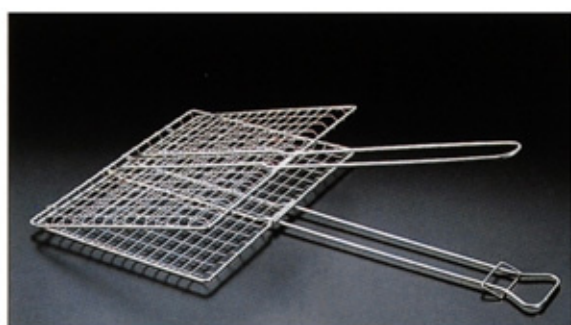

GRELHA ESTANHADA COM PÉS

Ref: 14.20.00.....Med: 36,5x26 cm