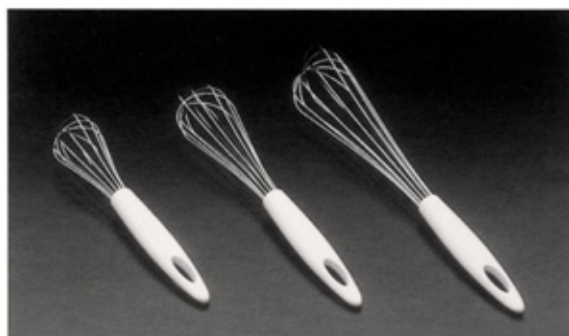

Kitchen
Utensils

Metaltex

Kitchen

COADOR ESTANHADO

Ref: 10.06.07.....	Diam: 7 cm
Ref: 10.06.10.....	Diam: 10 cm
Ref: 10.06.14.....	Diam: 14 cm
Ref: 10.06.20.....	Diam: 20 cm

COADOR PLÁSTICO INOX

Ref: 11.20.07.....	Med: 7 cm
Ref: 11.20.10.....	Med: 10 cm
Ref: 11.20.14.....	Med: 14 cm
Ref: 11.20.18.....	Med: 18 cm

Kitchen

CONJUNTO DE 3 FUNIS

Ref: 25.71.90.....Diam: 7-9-11 cm

BATEDOR DE CLARAS INOX *C/ CABO PLÁSTICO*

Ref: 12.19.25.....Med: 25 cm

Ref: 12.19.30.....Med: 30 cm

BATEDOR DE CLARAS INOX

Ref: 25.27.30.....Med: 30 cm