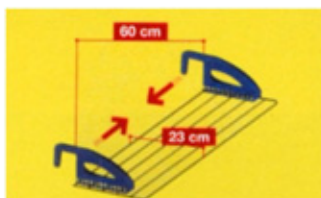

Epotherm

Collection

Plastic coated Laundry driers

ESTENDAL CLICK 3 MT

Ref: 40.58.10.....

ESTENDAL BREVA 25 MT

Ref: 40.58.25.....

GARRAFEIRA CHIANTI 30 UNIDADES