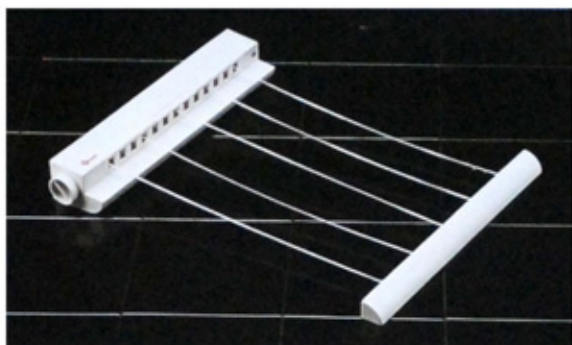

Laundry driers

Plastic coated

Plastic coated Laundry driers

ESTENDAL PORTOFINO 5 X 4,2 MT

Ref: 40.63.25.....

5555555555

Ref: 40.60.14.....

ESTENDAL BREDA

Ref: 40.68.00.....

ESTENDAL COMO 8 MT

Ref: 40.55.00.....

CONJ. 2 SACOS PARA ROUPA

Ref: 40.53.95.....

Faro Plus

ESTENDAL FARO 64 X 69 X 134 cm

Ref: 40.57.73.....

Epotherm

Collection

Plastic coated Laundry driers

ESTENDAL CLICK 3 MT

Ref: 40.58.10.....

ESTENDAL BREVA 25 MT

Ref: 40.58.25.....

GARRAFEIRA CHIANTI 30 UNIDADES