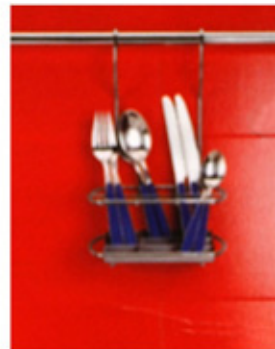

PORTA PRATOS / TAMPAS

Ref: 35.03.23.....

PORTA TALHERES

Ref: 35.03.24.....

PORTA GARRAFAS (2X1 Lt)

Ref: 35.03.27.....

PORTA COPOS

Ref: 36.03.28.....