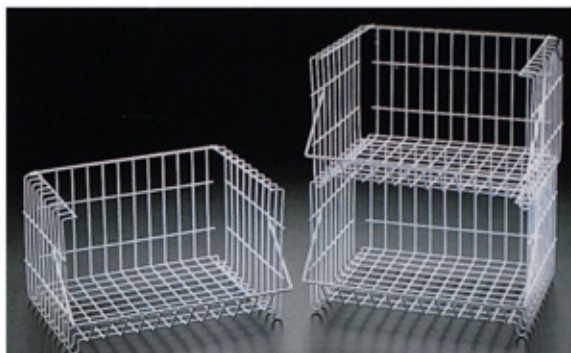

Ref: 00.00.00.....

CARRO SLIM

Ref: 34.14.03.....

CARRO 3 CESTOS CROMADO ZENITH

Ref: 34.05.03.....

Plastic coated

CARRO 3 PRATELEIRAS BRASÍLIA

Ref: 34.80.03.....

CESTO BERNINA..... 33,5X28X21cm

Ref: 36.02.34.....

#####

Ref: 00.00.00.....

Plastic coated

QUICK BOX PRATELEIRA MULTIUSO

Ref: 36.17.00.....

PRATELEIRA MULTIUSO..... 35X12X39 cm