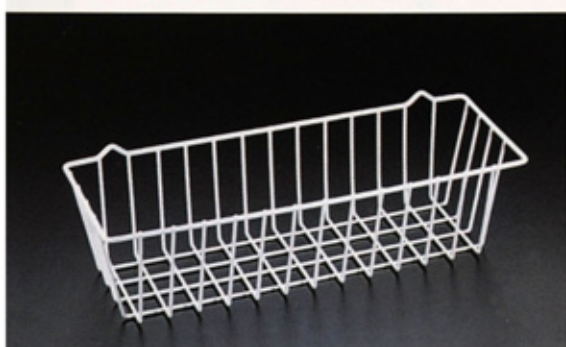

CESTO BERNINA..... 33,5X28X21cm

Ref: 36.02.34.....

#####

Ref: 00.00.00.....

Plastic coated

QUICK BOX PRATELEIRA MULTIUSO

Ref: 36.17.00.....

PRATELEIRA MULTIUSO..... 35X12X39 cm