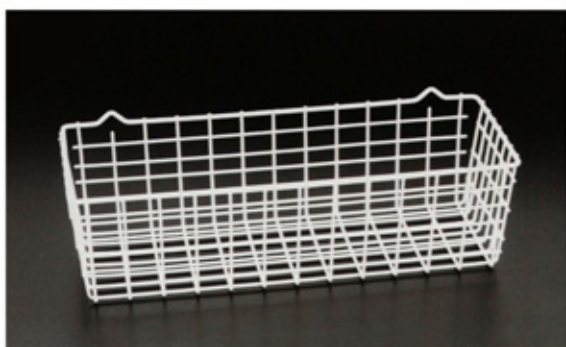

CESTO BERNINA..... 33,5X28X21cm

Ref: 36.02.34.....

#####

Ref: 00.00.00.....

Plastic coated

QUICK BOX PRATELEIRA MULTIUSO

Ref: 36.17.00.....

PRATELEIRA MULTIUSO..... 35X12X39 cm